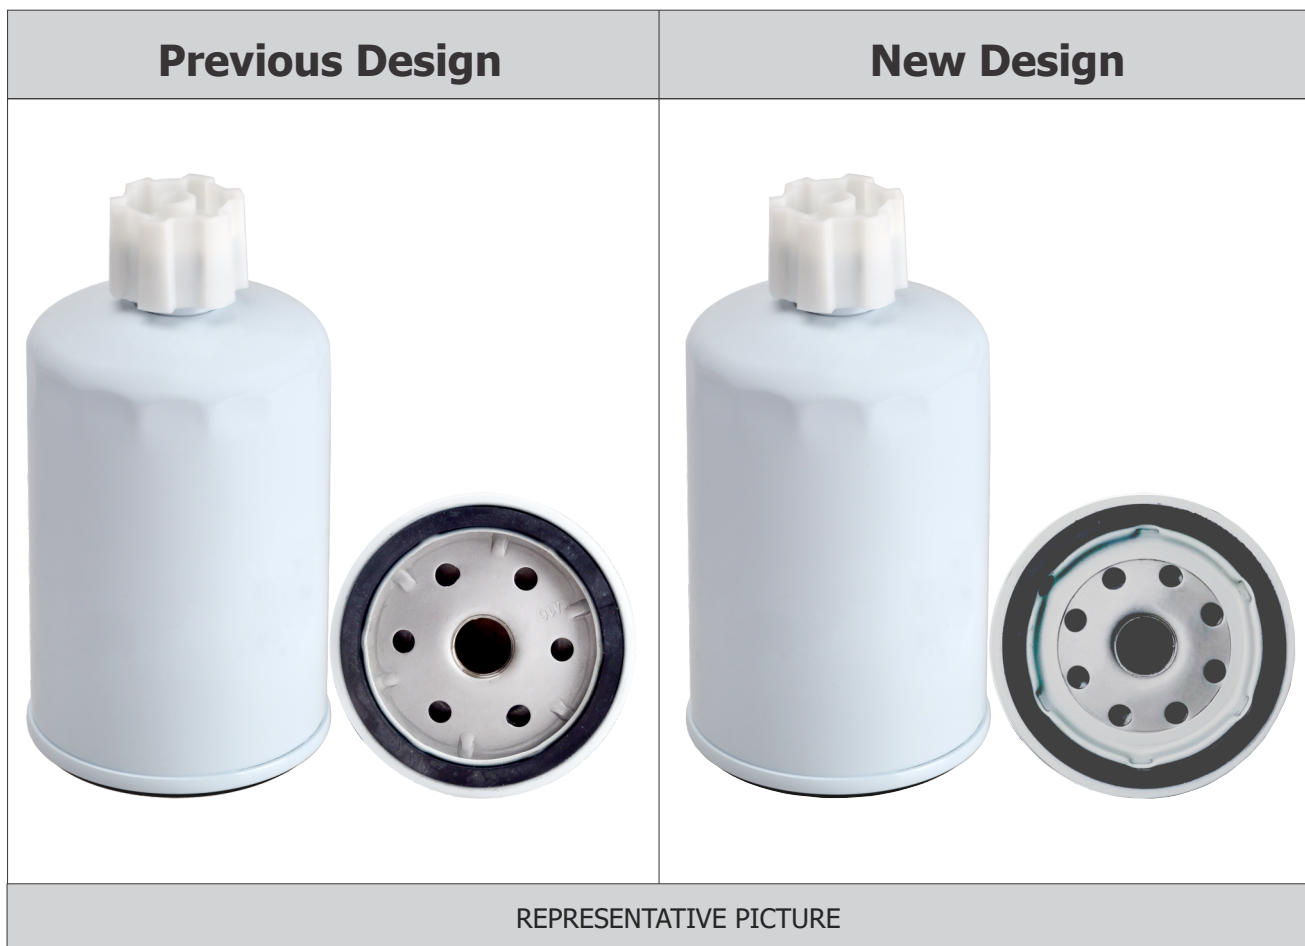

Design Change For Fuel Filter SFF 5327 Fuel/Water Separator SFR 9544FW

Please note, we have changed the design of seat assy for part number **SFF 5327** and **SFR 9544FW**.

For further information, please contact us.